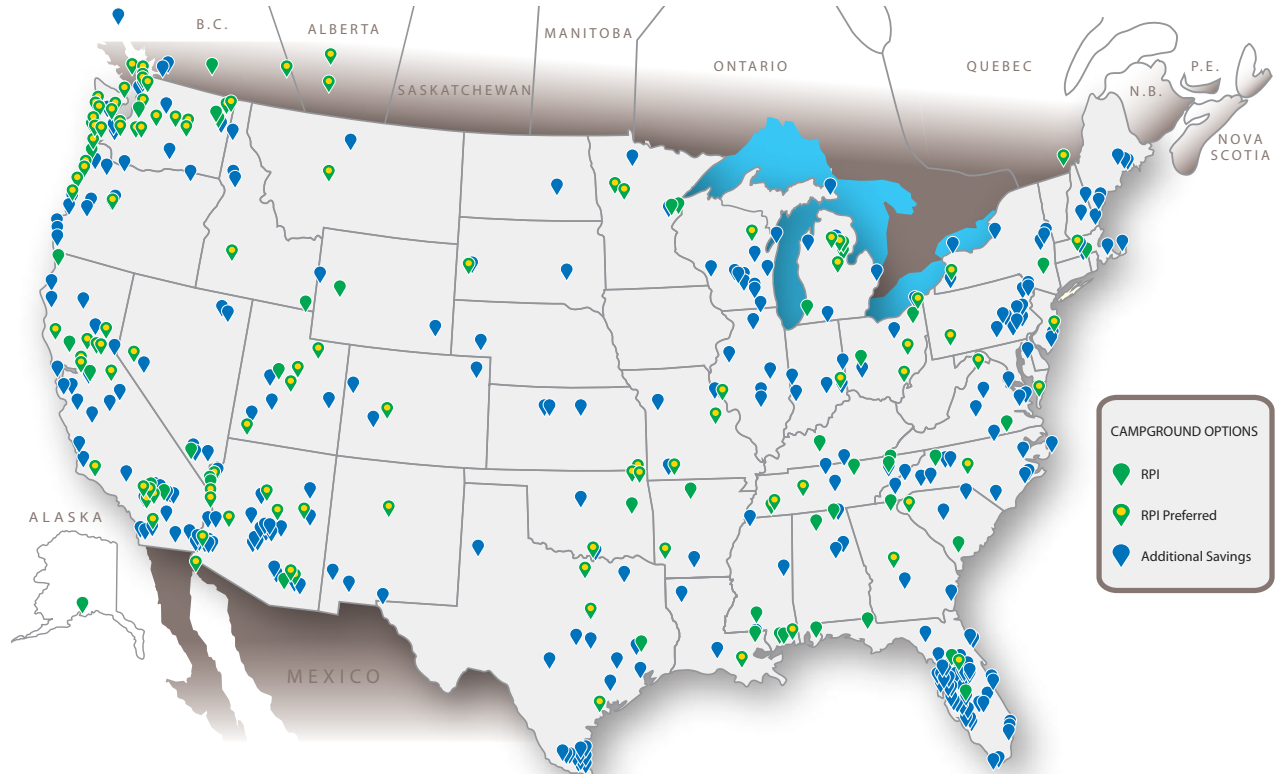

RESORT PARKS INTERNATIONAL

Additional Savings makes quality camping more accessible with member-only discounts. When on the road, you'll have North America's finest RV parks at your fingertips. Whether you're a weekend camper or a full-time RVer, our goal is to provide you with the best service and more recreational options easily and affordably.

RPI has negotiated special discounts for our members at participating campgrounds throughout the U.S. and Canada. Best of all, these parks offer RPI members special savings when visiting their campgrounds.

• Great Locations

Hundreds of parks located in popular destinations and along the interstate giving you more options.

• Quality

Every park has been specifically approved based on their quality rating and customer reviews.

• Member-Only Savings

RPI members receive up to 50% off the regular retail rate one or more nights.

• Reservations

Simply decide when and where you want to go, then call or go online at www.resortparks.com to request your reservation. Reservations are required and may be made 2-60 days in advance.